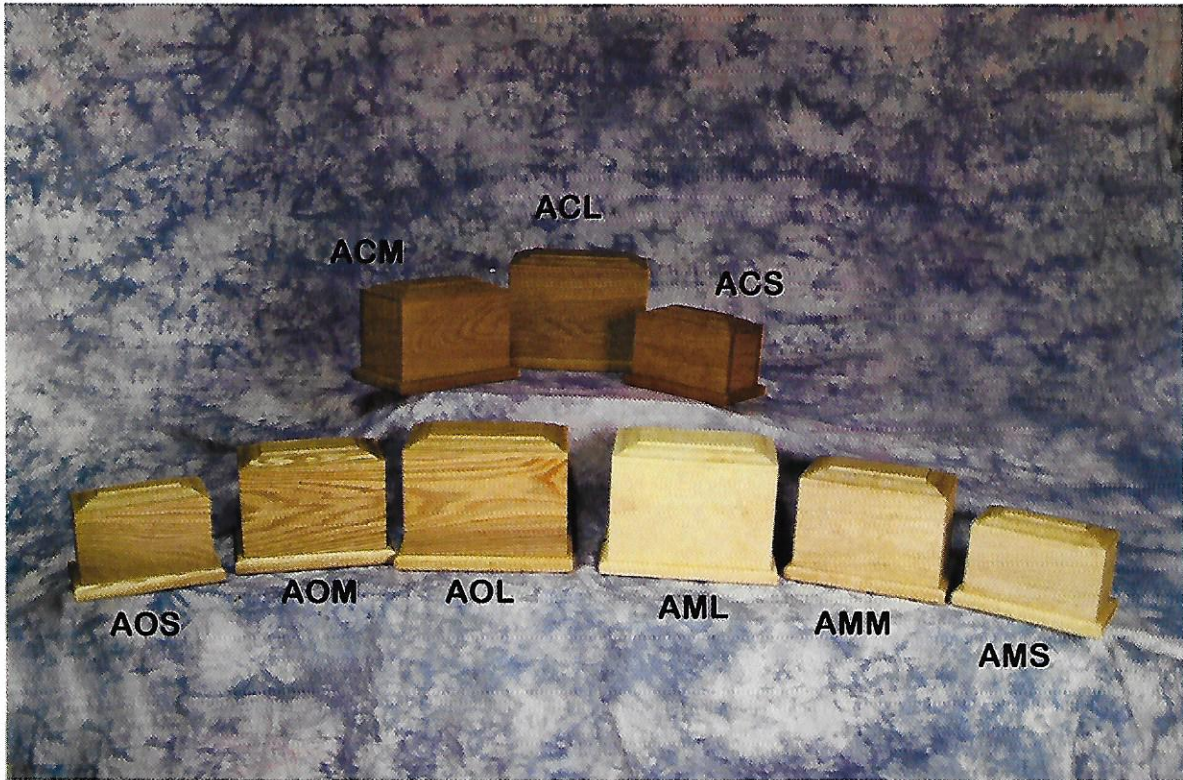

Serene Country Urns

The Ascension Collection

The Ascension Collection is handcrafted from $\frac{3}{4}$ select wood and hand rubbed with a natural oil finish. It is available in either oak, maple or cherry. Engraved nameplates are available for an additional charge.

SIZES

Small	4 $\frac{1}{4}$ x 5 x 7 $\frac{1}{4}$
Medium	5 $\frac{1}{4}$ x 6 x 8 $\frac{1}{4}$
Large	6 $\frac{1}{4}$ x 7 x 9 $\frac{1}{4}$

APPROXIMATE CAPACITY

0-30 lbs.
31-75 lbs.
75-145 lbs.